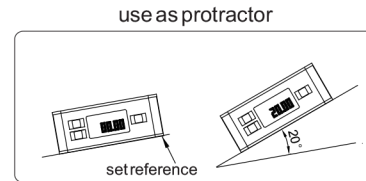

722

DIGITAL LEVEL

- ◆ Use as level or protractor
- ◆ Resolution: 0.05°
- ◆ Accuracy: $\pm 0.1^\circ$ (vertical and horizontal), $\pm 0.2^\circ$ (other direction)
- ◆ Magnetic base, with groove
- ◆ Aluminum frame provides with high rigidity and low weight
- ◆ Absolute horizontion reference can save in memory for ever

Code	Range	Dimension(LxWxH)
722-360-01	0 - 360° (90°x4)	150x60x33mm