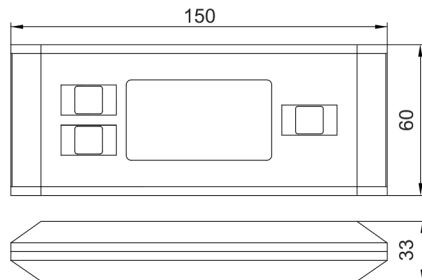

722

DIGITAL LEVEL

- ◆ Use as level or protractor
- ◆ Resolution: 0.05°
- ◆ Accuracy: $\pm 0.1^\circ$ (vertical and horizontal), $\pm 0.2^\circ$ (other direction)
- ◆ Magnetic base, with groove
- ◆ Aluminum frame provides with high rigidity and low weight
- ◆ Absolute horizontion reference can save in memory for ever

Code	Range	Dimension(LxWxH)
722-360-01	0 - 360° (90°x4)	150x60x33mm