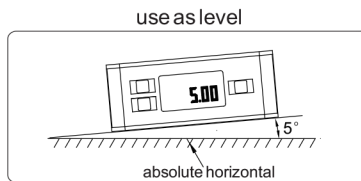

722

DIGITAL LEVEL

- ◆ Use as level or protractor
- ◆ Resolution: 0.05°
- ◆ Accuracy: $\pm 0.1^\circ$ (vertical and horizontal), $\pm 0.2^\circ$ (other direction)
- ◆ Magnetic base, with groove
- ◆ Aluminum frame provides with high rigidity and low weight
- ◆ Absolute horizontion reference can save in memory for ever

Code	Range	Dimension(LxWxH)
722-360-01	0 - 360° (90°x4)	150x60x33mm